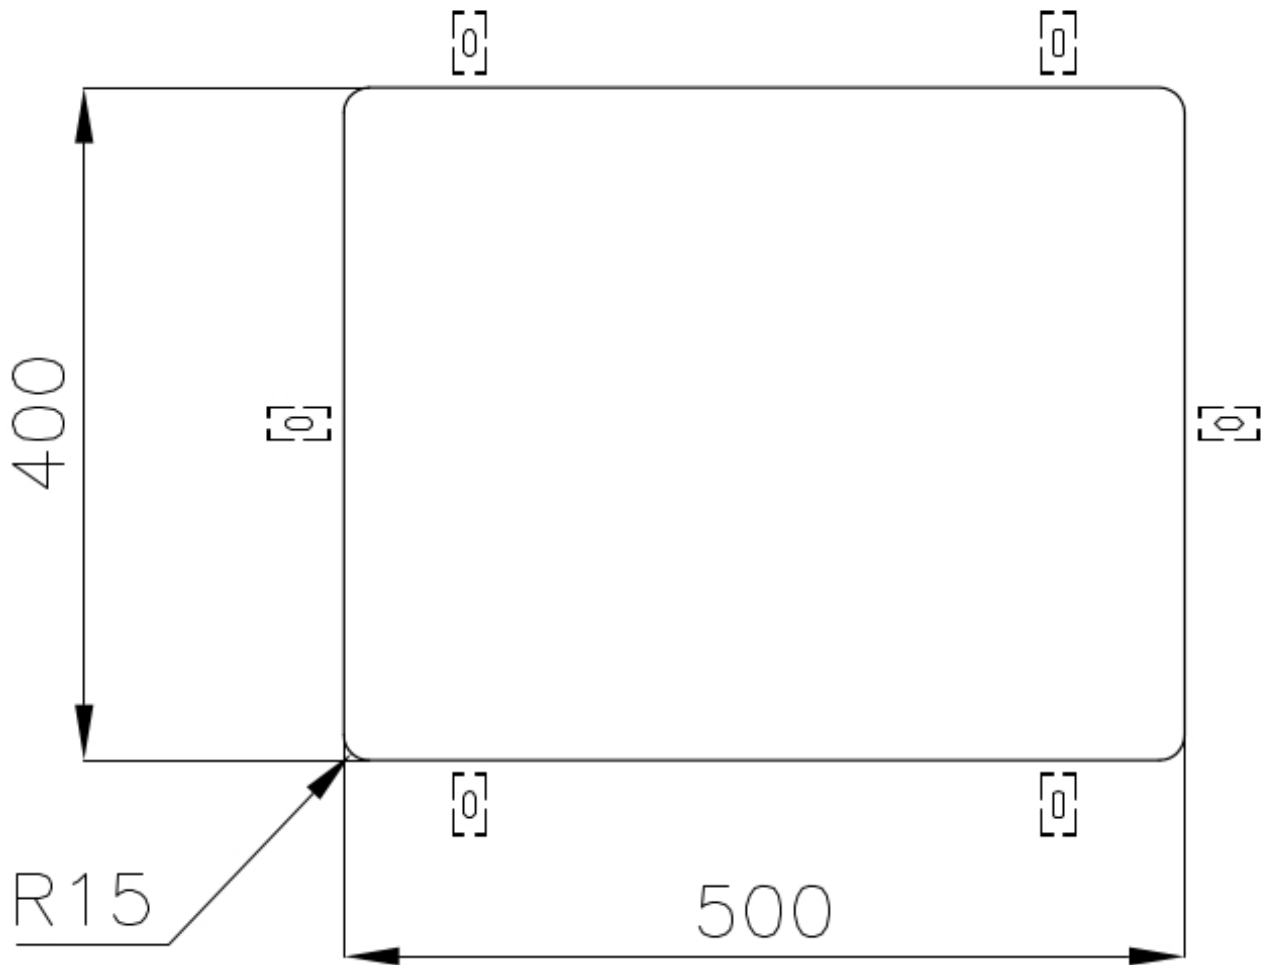

Sink KE - R15

Kitchen Sinks

Code: 2155 850

DETAILS

Edge/Installation Type	Undermount
Finish	Foster brushed
Material	AISI 304 stainless steel
Texture	Foster brushed
Base	60 cm
Dimensions	540 x 440 mm
Standard fittings	Fixing hooks, gasket, drain, overflow and siphon, boxed packing
Mixer holes	No standard holes
Built-in hole	View technical data sheet

Drainer No

Width 54 cm

Bowl dimension 500 x 400 mm

Number of bowls 1 bowl

Waste fitting 3,5" drain

FEATURES

Basket 3,5" waste fitting The drain is equipped with a large 3.5" drain, with the practical basket cap that prevents the discharge of solid parts.

High thickness 1mm thick steel. A significant thickness, which guarantees the maximum sturdiness and durability.

Perimetral overflow The overflow is always a security on the Foster sinks that prevents the overflow of water in case of oversights. The perimeter drain solution improves aesthetics thanks to its square and essential shape.

Small radius Bowls with squared shapes with a modern design and an increased capacity, for a minimal aesthetics connected with an extreme practicality.

TECHNICAL DATA

Cut out size
Dimensioni per foratura top